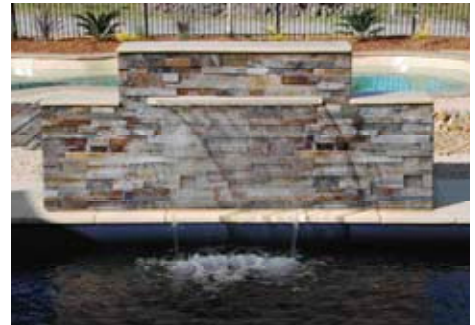

**Below:** This new tub design from **Ukko Saunas** combines the ancient art of cooperage with the latest technology for heating, jets and sanitisation. This type of design allows the user to sit upright, enjoying the full benefit of the jets, which are stronger than in the more common acrylic spas. Unlike acrylic spas and similar cedar tubs that use silicon to be waterproof, Ukko Tubs will last a lifetime as the seal is achieved using the natural expansion of the timber when wet. Installed are a natural gas heater and a four-colour LED mood light that provides a dozen different effects. Also incorporated into the tub are a corona discharge ozonator and a silver/copper/zinc ioniser to reduce the chemical usage for sanitisation by more than 80 per cent.

Natureed® from **House of Bamboo** clads a metal fence and brings an attractive natural texture to pool surrounds.

A spa or pool is undeniably a great asset in any home, but there are days when they go unused yet continue to collect leaves and dirt and take up space in the backyard. To ensure yours is never a burden, **GOODMANORS** has designed a sliding deck cover to protect your pool or spa and provide you with extra space. **GOODMANORS** custom-makes each sliding deck and is able to cater to any-size pool or spa, subject to structural specifications.

**Right:** A water feature is an impressive way to enhance your pool scenery and **Narellan Pools** now offers an exclusive fibreglass water feature. With elegant, modern lines and Narellan Sand in colour, it is made to complement your pool. The water feature is lightweight and easy to install and its easy back entry allows for effortless installation. It comes with a back cover, which conveniently hides the plumbing, and includes a 900mm x 25mm lip water-blade.