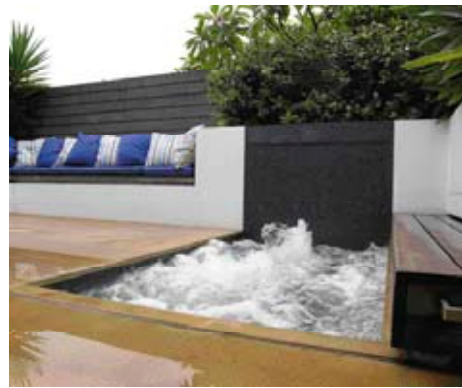

**Below:** This new tub design from **Ukko Saunas** combines the ancient art of cooperage with the latest technology for heating, jets and sanitisation. This type of design allows the user to sit upright, enjoying the full benefit of the jets, which are stronger than in the more common acrylic spas. Unlike acrylic spas and similar cedar tubs that use silicon to be waterproof, Ukko Tubs will last a lifetime as the seal is achieved using the natural expansion of the timber when wet. Installed are a natural gas heater and a four-colour LED mood light that provides a dozen different effects. Also incorporated into the tub are a corona discharge ozonator and a silver/copper/zinc ioniser to reduce the chemical usage for sanitisation by more than 80 per cent.

Natureed® from **House of Bamboo** clads a metal fence and brings an attractive natural texture to pool surrounds.

A spa or pool is undeniably a great asset in any home, but there are days when they go unused yet continue to collect leaves and dirt and take up space in the backyard. To ensure yours is never a burden, **GOODMANORS** has designed a sliding deck cover to protect your pool or spa and provide you with extra space. **GOODMANORS** custom-makes each sliding deck and is able to cater to any-size pool or spa, subject to structural specifications.

**Right:** A water feature is an impressive way to enhance your pool scenery and **Narellan Pools** now offers an exclusive fibreglass water feature. With elegant, modern lines and Narellan Sand in colour, it is made to complement your pool. The water feature is lightweight and easy to install and its easy back entry allows for effortless installation. It comes with a back cover, which conveniently hides the plumbing, and includes a 900mm x 25mm lip water-blade.