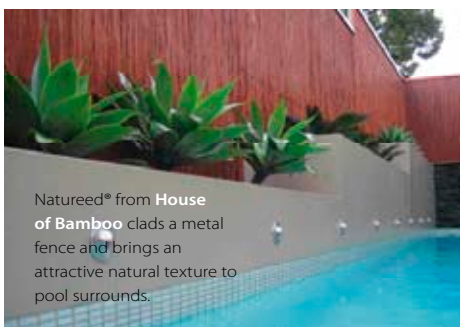

# outdoor essentials

Compiled by Belinda Crestani

All the latest products and technology for your pool, spa and outdoor space are right at your fingertips

Taking stain resistance to the next level are the revolutionary Riviera Freedom Pavers from **Austral Bricks and Pavers**, which are available in seven colours and feature the innovative Paveshield, a surface treatment that resists staining.

**Below:** This new tub design from **Ukko Saunas** combines the ancient art of cooperage with the latest technology for heating, jets and sanitisation. This type of design allows the user to sit upright, enjoying the full benefit of the jets, which are stronger than in the more common acrylic spas. Unlike acrylic spas and similar cedar tubs that use silicon to be waterproof, Ukko Tubs will last a lifetime as the seal is achieved using the natural expansion of the timber when wet. Installed are a natural gas heater and a four-colour LED mood light that provides a dozen different effects. Also incorporated into the tub are a corona discharge ozonator and a silver/copper/zinc ioniser to reduce the chemical usage for sanitisation by more than 80 per cent.

**Right:** A water feature is an impressive way to enhance your pool scenery and **Narellan Pools** now offers an exclusive fibreglass water feature. With elegant, modern lines and Narellan Sand in colour, it is made to complement your pool. The water feature is lightweight and easy to install and its easy back entry allows for effortless installation. It comes with a back cover, which conveniently hides the plumbing, and includes a 900mm x 25mm lip water-blade.