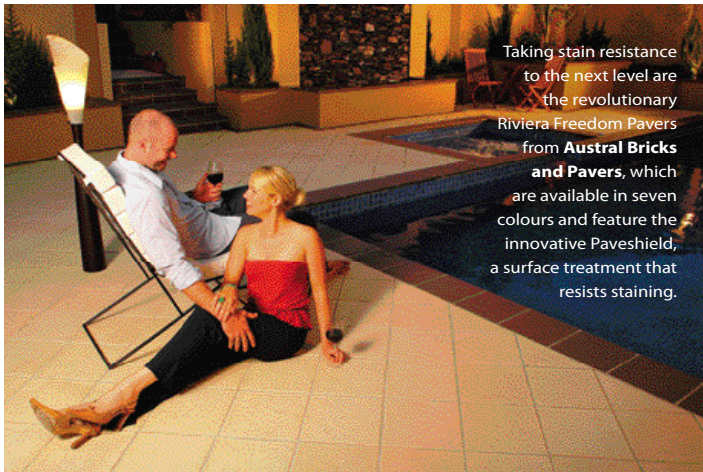

# outdoor essentials

Compiled by Belinda Crestani

All the latest products and technology for your pool, spa and outdoor space are right at your fingertips

Taking stain resistance to the next level are the revolutionary Riviera Freedom Pavers from **Austral Bricks and Pavers**, which are available in seven colours and feature the innovative Paveshield, a surface treatment that resists staining.

**Below:** This new tub design from **Ukko Saunas** combines the ancient art of cooperage with the latest technology for heating, jets and sanitisation. This type of design allows the user to sit upright, enjoying the full benefit of the jets, which are stronger than in the more common acrylic spas. Unlike acrylic spas and similar cedar tubs that use silicon to be waterproof, Ukko Tubs will last a lifetime as the seal is achieved using the natural expansion of the timber when wet. Installed are a natural gas heater and a four-colour LED mood light that provides a dozen different effects. Also incorporated into the tub are a corona discharge ozonator and a silver/copper/zinc ioniser to reduce the chemical usage for sanitisation by more than 80 per cent.

**Right:** A water feature is an impressive way to enhance your pool scenery and **Narellan Pools** now offers an exclusive fibreglass water feature. With elegant, modern lines and Narellan Sand in colour, it is made to complement your pool. The water feature is lightweight and easy to install and its easy back entry allows for effortless installation. It comes with a back cover, which conveniently hides the plumbing, and includes a 900mm x 25mm lip water-blade.